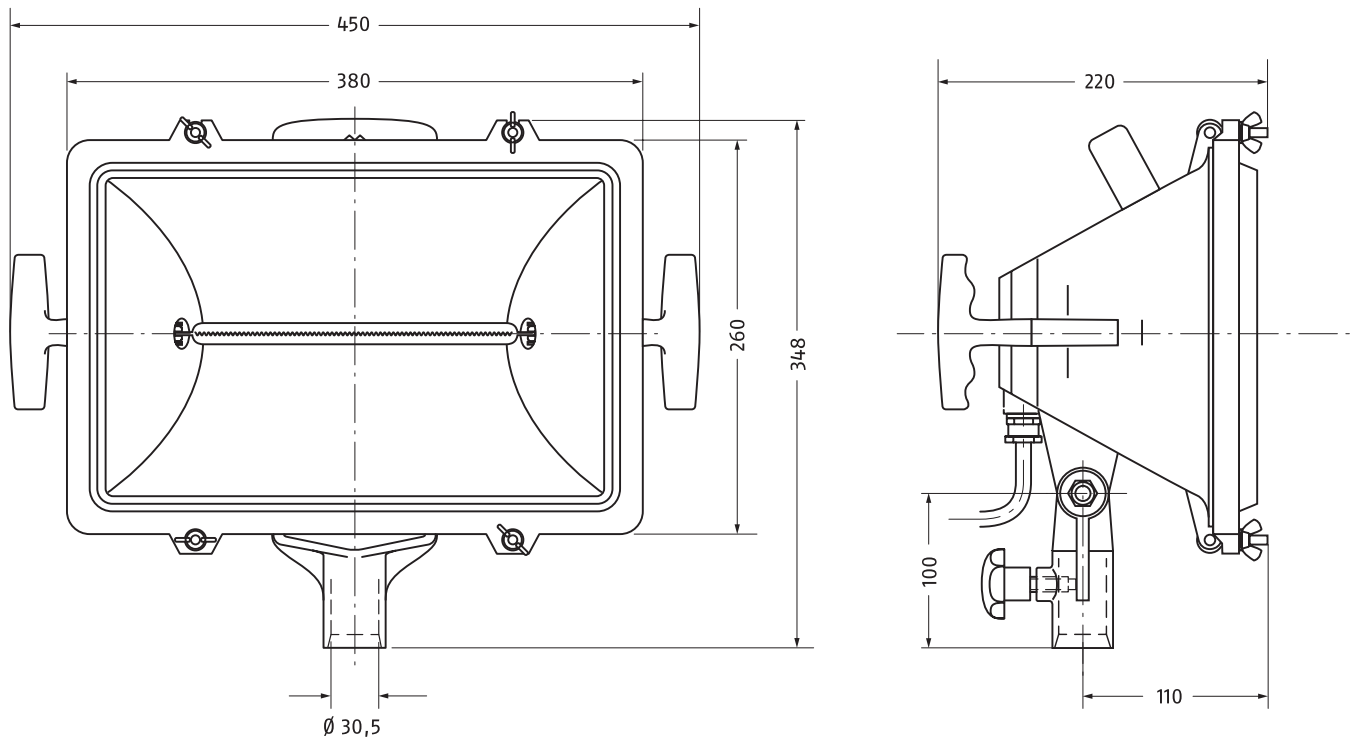

HALOGEN FLOODLIGHT FS 1500

with Halogen Lamp 230 V / 1500 W

Housing	die cast aluminium with extra large cooling fins
Halogen lamp	halogen lamp 230 V / 1500 W, impact-resistant and position-insensitive, equates to more than 16,400 lumen effective light output
Safety cover	special safety glass 370 x 250 x 5 mm, light outlet 330 x 220 mm, resistant to maximum temperature changes
Connecting lead	10 m, heavy rubber hose line H 0 7 RN-F 3G 1,5 (or higher quality) with safety contact plug, lockable, 16A 250V acc. to DIN VDE 0620
Fastening, attachment	to tripod or vehicle, using a joint and attachment piece via an aluminium bolt acc. to DIN 14 640
Handles	1 carrying handle and 2 side handles ensure optimum handling, the side handles are also used for winding and unwinding the cable
Weight	approx. 6.8 kg (with 10 m cable and plug)
Special versions	any desired cable length - also available without plug(s), handles, joint or attachment piece