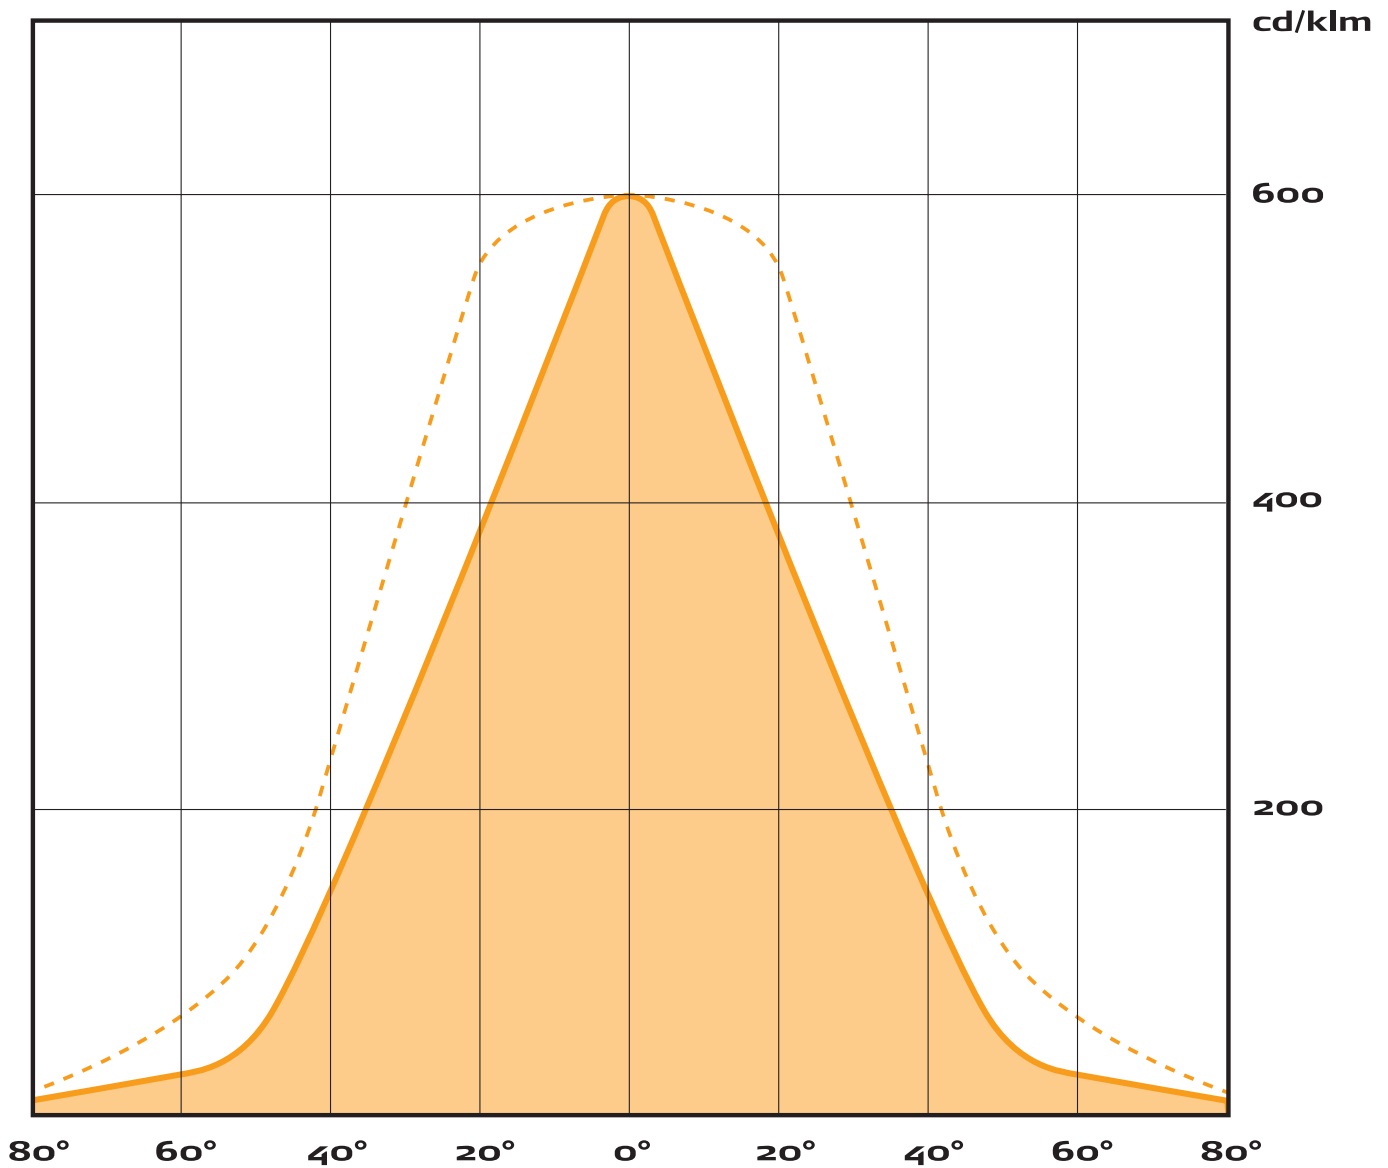

HALOGEN FLOODLIGHT FS 1500

with Halogen Lamp 230 V / 1500 W

Housing	die cast aluminium with extra large cooling fins
Halogen lamp	halogen lamp 230 V / 1500 W, impact-resistant and position-insensitive, equates to more than 16,400 lumen effective light output
Safety cover	special safety glass 370 x 250 x 5 mm, light outlet 330 x 220 mm, resistant to maximum temperature changes
Connecting lead	10 m, heavy rubber hose line H 0 7 RN-F 3G 1,5 (or higher quality) with safety contact plug, lockable, 16A 250V acc. to DIN VDE 0620
Fastening, attachment	to tripod or vehicle, using a joint and attachment piece via an aluminium bolt acc. to DIN 14 640
Handles	1 carrying handle and 2 side handles ensure optimum handling, the side handles are also used for winding and unwinding the cable
Weight	approx. 6.8 kg (with 10 m cable and plug)
Special versions	any desired cable length - also available without plug(s), handles, joint or attachment piece

KARL *Meister* GmbH

HALOGEN FLOODLIGHT FS 1500

Luminous intensity distribution Cartesian

— A₀
- - - B₀

KARL *Meister* GmbH